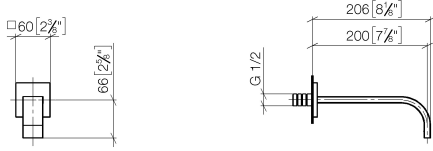

MEM eSET Touchfree Basin mixer without pop-up waste with temperature setting - Chrome

MEM

ST 010 203 2782

- 200mm projection
- fixed spout
- rectangular, air-enriched flow
- hole diameter 37 mm
- rosette 60 x 60 mm
- 1/2" connection
- max. flow 5.7 l/min
- lead-free
- WRAS 2203039
- This product can help a building meet the requirements of Green Building Rating Systems, e.g. LEED®, BREEAM®, DGNB

Recommended miscellaneous

Concealed wall elbow -

35 085 970 90

- max. recess depth 163 mm
- min. recess depth 90 mm

MEM eSET Touchfree Basin mixer without pop-up waste with temperature setting - Chrome

MEM

ST 010 203 2782

ST 010 203 2782
mm [inches]

Flow rate chart

Certificates

WRAS_2203039.

ST 010 203 2782

Spare parts list

No.	Item Number	Name	Quantity used	Delivery time
1	09 24 03 081 10 90	extension	1	2
2	90 27 78 035 00-00	rosette	1	10
3	90 29 03 109 00 90	aerator	1	2