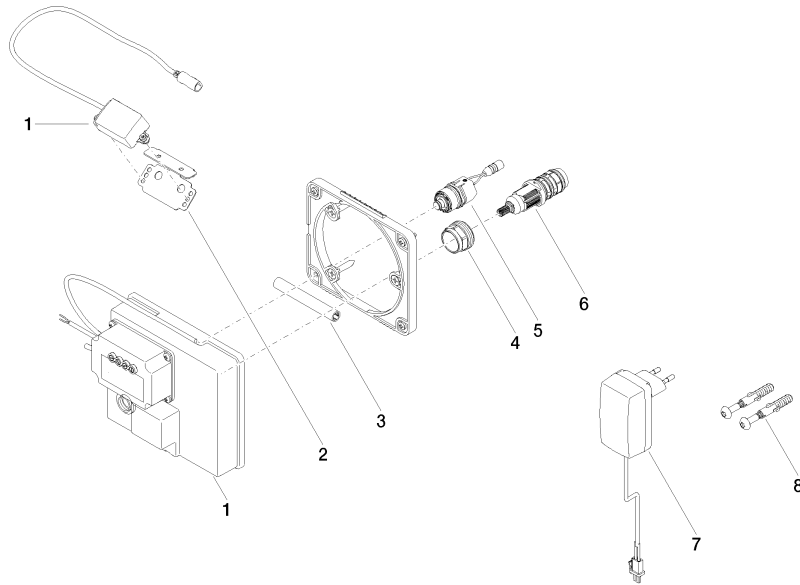

Required miscellaneous

eSET Touchfree Basin mixer with temperature setting for combining with wall-mounted fittings - 35 741 970 90

- max. recess depth 125 mm
- min. recess depth 90 mm

Required miscellaneous

eSET Touchfree Basin mixer with temperature setting for combining with free-standing fittings - 35 740 970 90

Recommended miscellaneous

Extension for Touchfree 500 mm - 12 765 970 90

MEM eSET Touchfree Basin mixer without pop-up waste with temperature setting - Chrome

ST 010 203 2782
mm [inches]

Certificates

LGA_29120.	WRAS_1906116.	IAPMO_EGS.	CE000001_eSet_Tou chfree_20171206_D E_signed.	CE000002_eSet_Tou chfree_20171206_E N_signed.
LGA_29119.				

ST 010 203 2782

Spare parts list

MEM eSET Touchfree Basin mixer without pop-up waste with temperature setting - Chrome

MEM

ST 010 203 2782

- 200mm projection
- fixed spout
- rectangular, air-enriched flow
- hole diameter 37 mm
- rosette 60 x 60 mm
- 1/2" connection
- max. flow 5.7 l/min
- lead-free
- WRAS 2203039
- This product can help a building meet the requirements of Green Building Rating Systems, e.g. LEED®, BREEAM®, DGNB