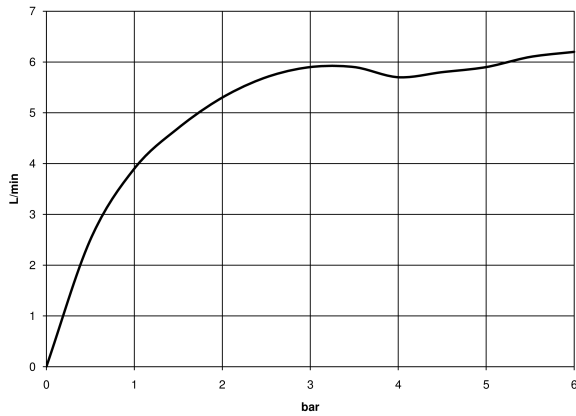

Recommended miscellaneous

Concealed wall elbow -

35 085 970 90

- max. recess depth 163 mm
- min. recess depth 90 mm

MEM eSET Touchfree Basin mixer without pop-up waste with temperature setting - Chrome

MEM

ST 010 203 2782

ST 010 203 2782
mm [inches]

Flow rate chart

Certificates

WRAS_2203039.

ST 010 203 2782

Spare parts list

No.	Item Number	Name	Quantity used	Delivery time
1	09 24 03 081 10 90	extension	1	2
2	90 27 78 035 00-00	rosette	1	10
3	90 29 03 109 00 90	aerator	1	2